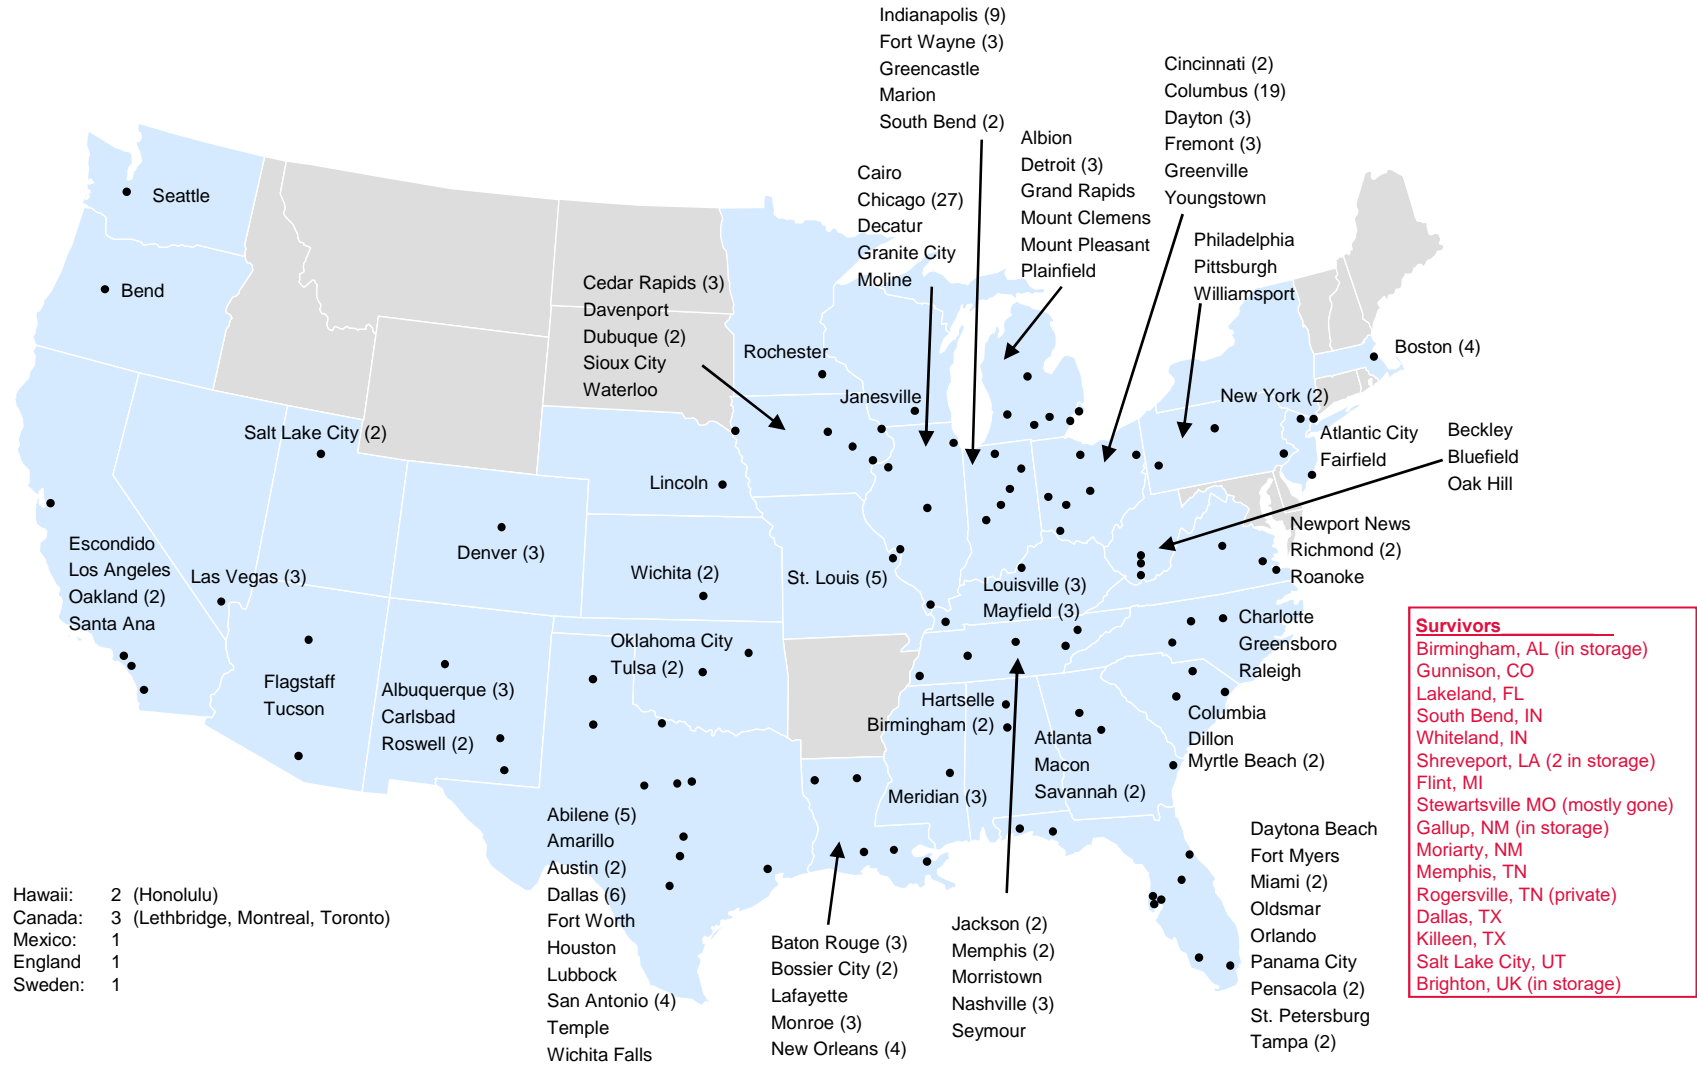

Roto-Sphere Distribution (1960-1971)

• Locations where Roto-Spheres were shipped (or installed, if known). They may have been installed in other nearby cities. Multiples shipped to the same city are indicated in parentheses.